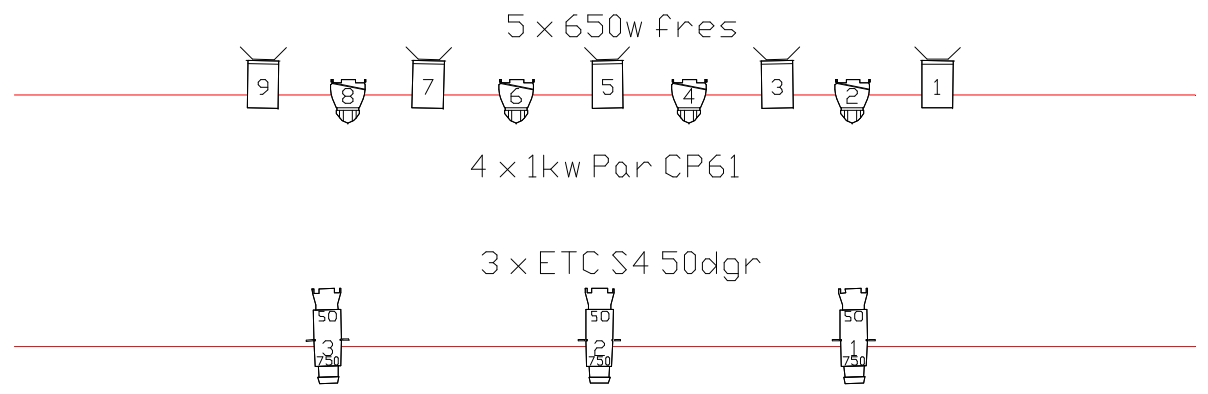

Screen

total 22 dim channels + controllable houselights