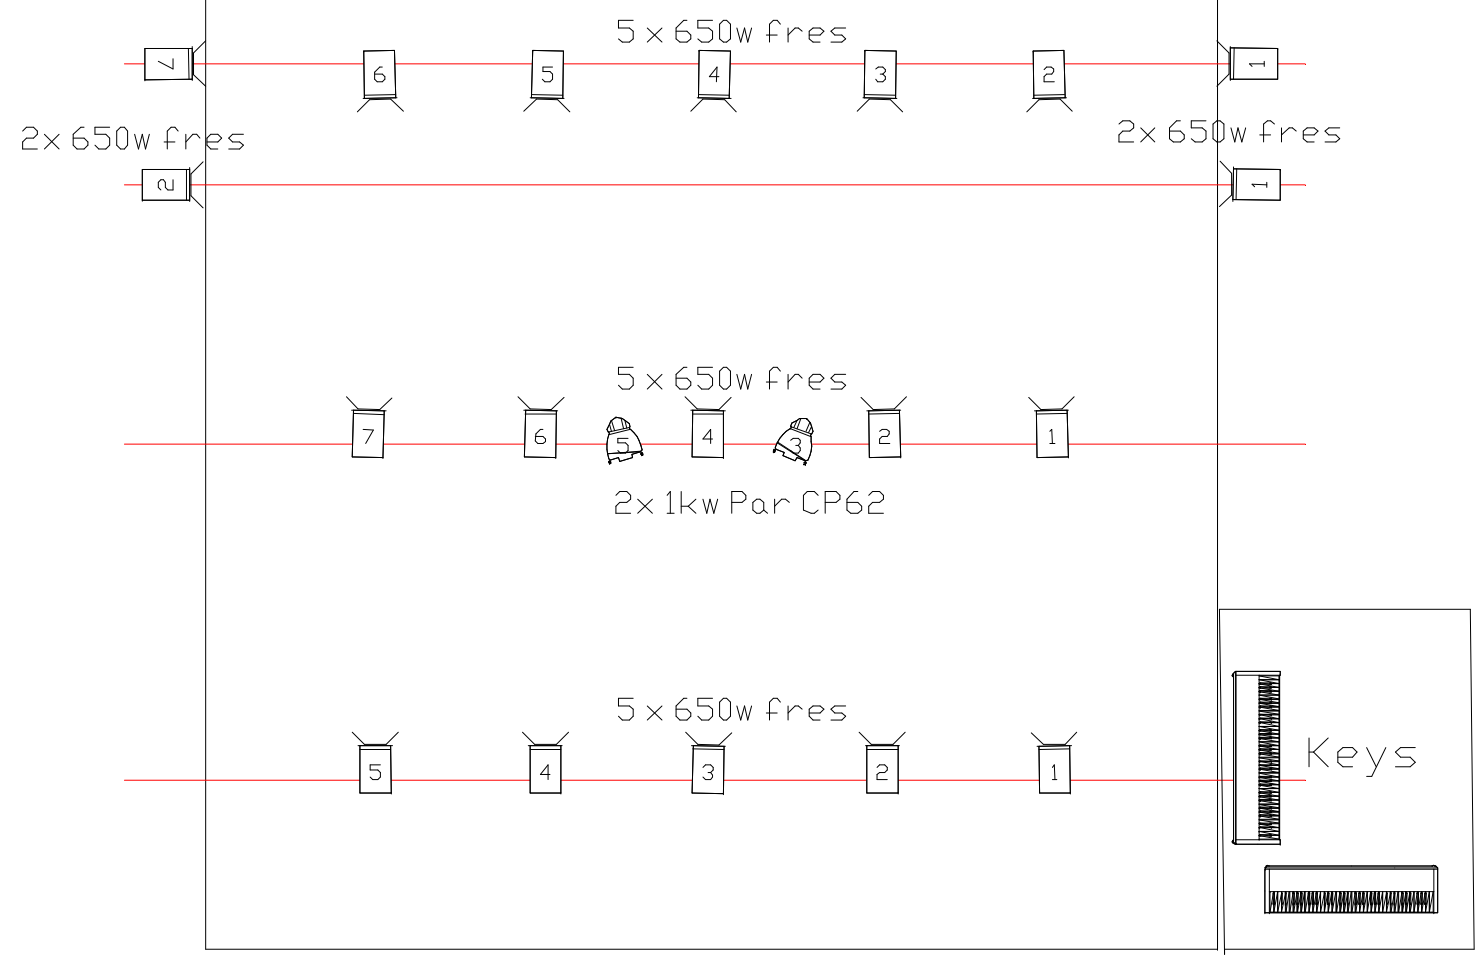

Screen

total 22 dim channels + controllable houselights